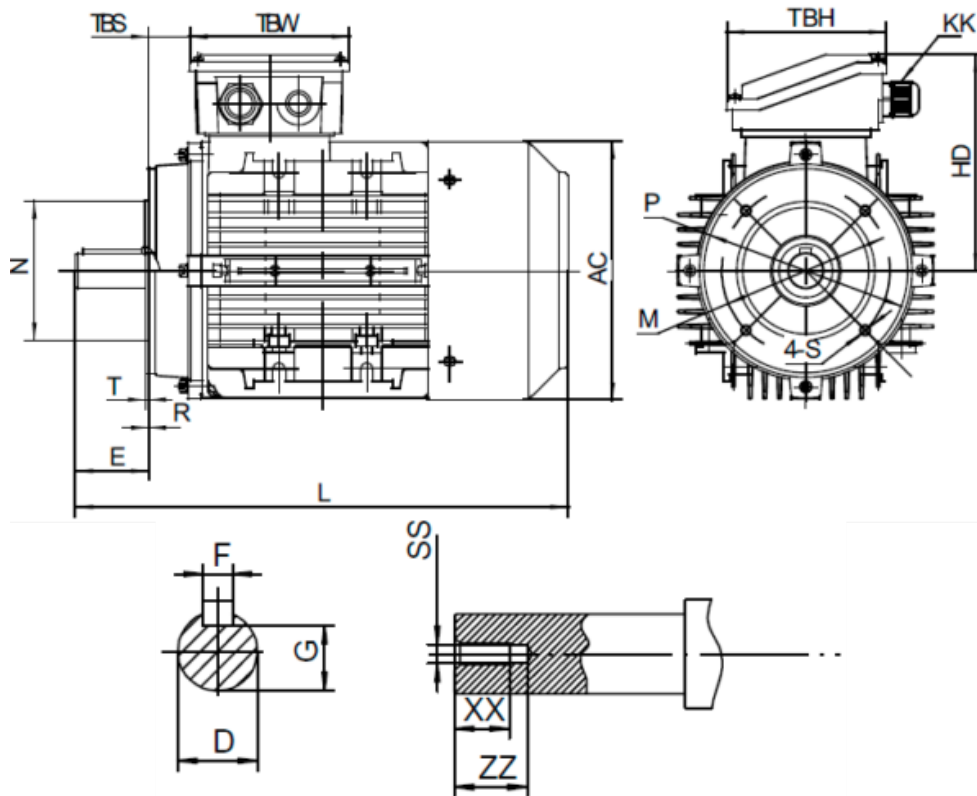

# Data Sheet

Article number: 25180040021540

Description: Kleedrive T3A 112M-2 4.0kw 2800 rpm UL/CSA  
3x230/400V 50 HZ IP55 B14 Eff=88,1%

## Measures

AA = 224	L = 397	TBH = 118
AC = Ø220	M = Ø130	TBS = 33
AD = 283	N = Ø110	TBW = 118
D = Ø28	P = Ø160	XX = 22
E = 60	R = 0	ZZ = 30
F = 8	S = M8	
G = 24	SS = M10	
HD = 171	T = 3.5	